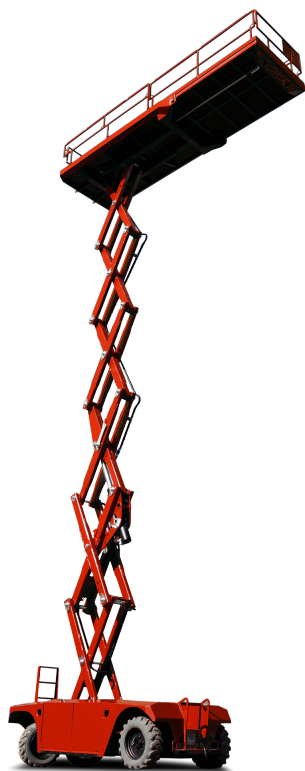

PB S151-19E

Self-propelled Scissor lift

15,30 m Working height

1,93 m Total width

indoor + outdoor

Technical specifications

 Working height	15,30 m	 Platform extension (scissors)	2,25 m
 Platform height	13,30 m	 Steigfähigkeit	30 %
 Lift capacity	500 kg	 Speed - stowed	2,30 km/h
 Lift capacity platform extension	500 kg	 Speed - raised	0,40 km/h
 Total length	4,20 m	 Antriebsart	Electro-hydraulic drive
 Total width	1,93 m	 Battery capacity	625 Ah
 Total height	3,30 m	 Area of application	indoor + outdoor
 Wenderadius Außen	2,36 m	 People indoor	4
 Transporthöhe	2,36 m	 People outdoor	4
 Total weight	7.650 kg	 Drivable at full height	Yes

Product description

- The electro-hydraulic drive allows absolute emission-free and quiet operations e.g. when being used indoor at the industry
- The standard differential lock ensures strong propulsion
- The mega deck-platform offers with its gigantic max. 6.36 m x 1.88 m a lot of workspace
- With 15.30 m working height you are well equipped for various field of applications e.g. for installation works in large warehouses
- All functions of the machine (driving, lifting, lowering) are proportional and therefore absolutely smoothly

E-Mail: info@pbgmbh.de | Website: www.pbgmbh.de

PB S151-19E

Self-propelled Scissor lift

15,30 m Working height

1,93 m Total width

indoor + outdoor

Product images

We reserve the right to make technical changes / improvements.