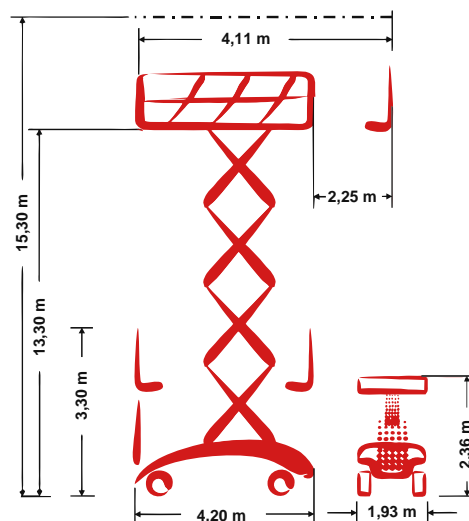

Product diagram

We reserve the right to make technical changes / improvements.

Platformers Business

PB Liftechnik GmbH | Gewerbegebiet Gassenäcker | 89429 Oberbechingen

Telefon: +49 (0) 90 77 - 95 00 - 0 | Telefax: +49 (0) 90 77 - 95 00 - 40

E-Mail: info@pbgmbh.de | Website: www.pbgmbh.de